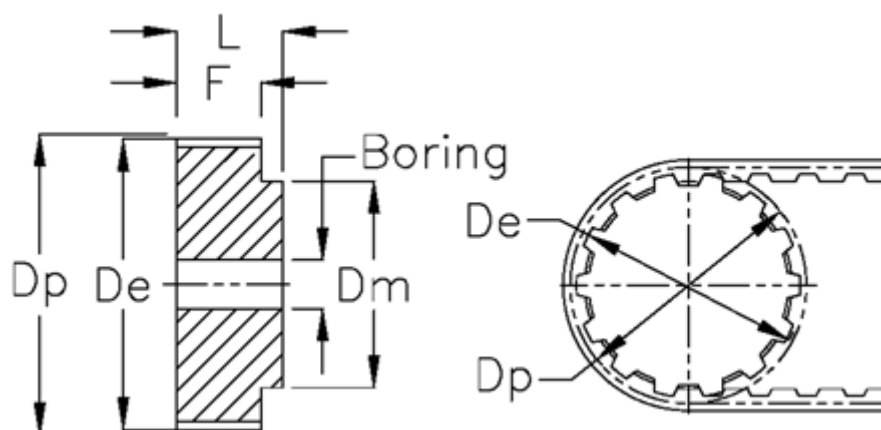

# Data Sheet

Article number: 60415340060

Description: Timing Belt Pulley 40 T10 60/0

## Measures

Belt width	= - 25 mm	Type	= T10
$D_e$	= 189.1	Weight	= 2.339
$D_m$	= 110		
$D_p$	= 191.15		
$F$	= 30		
$L$	= 40		
Pre-drilled	= 16		
Tooth number	= 60		